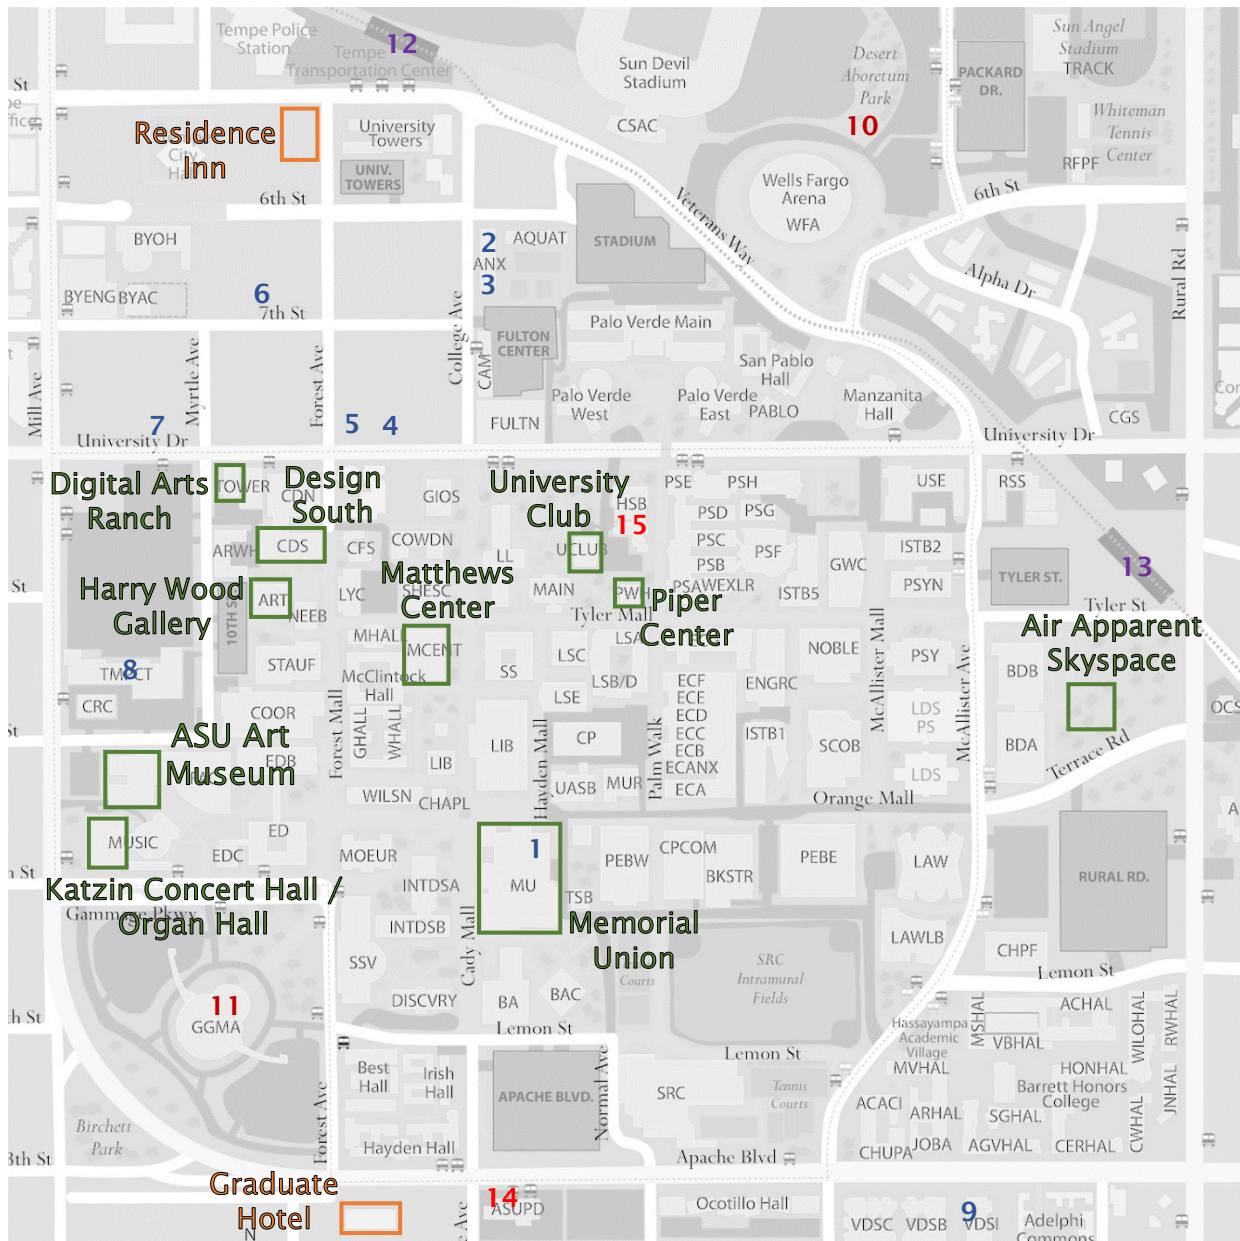

ASU Campus Map

Food/Drink

1. Engrained [Entrees/Sandwiches]
2. Postino [Paninis/Wine Bar]
3. Snooze [Breakfast]
4. ChopShop [Bowls/Sandwiches]
5. Chuckbox [Burgers]
6. House of Tricks [Entrees]
7. Shady Park / Umami [Pizza/Ramen]
8. Sacks [Sandwiches]
9. French Fry Heaven [Poutine]

Things to Do/See

10. Desert Arboretum [Local Flora]
11. ASU Gammage [Architecture by Frank Lloyd Wright]

Public Transportation

12. Veterans Way/College Ave Light Rail Station
13. University Dr/Rural Rd Light Rail Station

Emergency

14. Campus Police
15. Campus Health Clinic

Visit maps.asu.edu for a detailed, interactive campus map